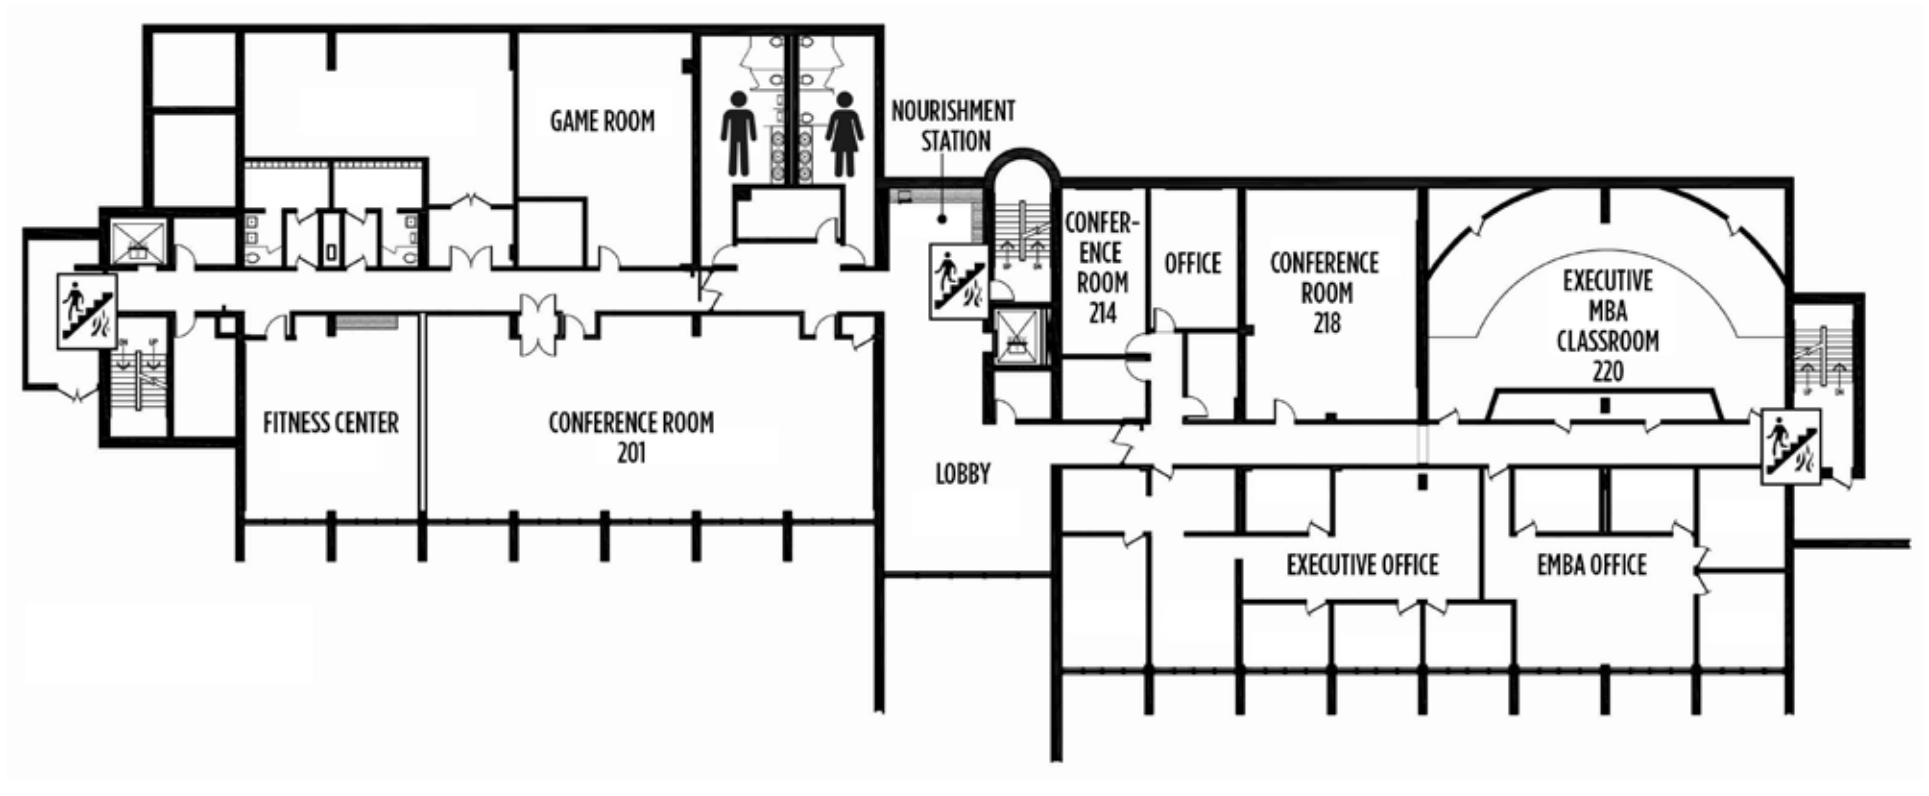

SECOND FLOOR

ROOM CAPACITIES

ROOM NAME	TOTAL SQ FT	ROOM SIZE (LXW)	CEILING HT	CLASSROOM	THEATER	BANQUET 10	RECEPTION	CONFERENCE	U-SHAPE	PODS (4)
CONFERENCE CENTER										
Meeting Room 101	425	25'x17'	9'3"	12	24	-	-	10	12	12 (3)
Meeting Room 102	425	25'x17'	9'3"	12	24	-	-	10	12	12 (3)
Meeting Room 108	850	34'x25'	9'3"	30	40	36	35	22	20	36 (9)
Meeting Room 114	1,254	38'x33'	9'3"	40	60	42	50	24	30	40 (10)
Meeting Room 115	1,664	64'x26'	9'3"	80	120	72	80	50	48	80 (20)
Meeting Room 116	252	21'x12'	9'3"	-	-	-	-	8	-	-
Meeting Room 118	252	21'x12'	9'3"	-	-	-	-	8	-	-
Meeting Room 119	988	38'x26'	9'3"	40	50	42	50	30	30	36 (9)
Meeting Room 120	1,254	38'x33'	9'3"	40	60	48	50	26	30	40 (10)
Meeting Room 201	1,650	66'x25'	9'3"	80	120	84	100	54	50	80 (20)
Meeting Room 214	300	25'x12'	9'3"	-	-	-	-	8	-	-
Meeting Room 216	252	21'x12'	9'3"	-	-	-	-	8	-	-
Meeting Room 218	850	34'x25'	9'3"	30	40	36	35	22	20	36 (9)
Meeting Room 220/222	1,530	30'x51'	9'3"	42	-	-	-	-	-	-
Ballroom	4,752	72'x66'	9'	175	275	220	300	-	-	-
MANSION										
Sunken Lounge	759	23'x33'	9'	30	50	40-50	52	16	20	6
Upper Lounge	495	15'x33'	9'	-	-	-	15	-	-	-
Sunken Bar	504	18'x28'	9'	-	-	-	25	-	-	-
Patio	1,180	59'x20'	9'	-	-	80	150	-	-	-
Private Dining Room	378	21'x18'	9'	-	-	-	-	16	-	-
Barnes Townsend Room	378	21'x18'	9'	-	-	-	-	14	-	-
Calhoun Room	180	15'x12'	9'	-	-	-	-	8	-	-
Crawford Room	208	16'x13'	9'	-	-	-	-	8	-	-
Montrose Room	580	29'x20'	9'	-	-	-	-	16	-	-