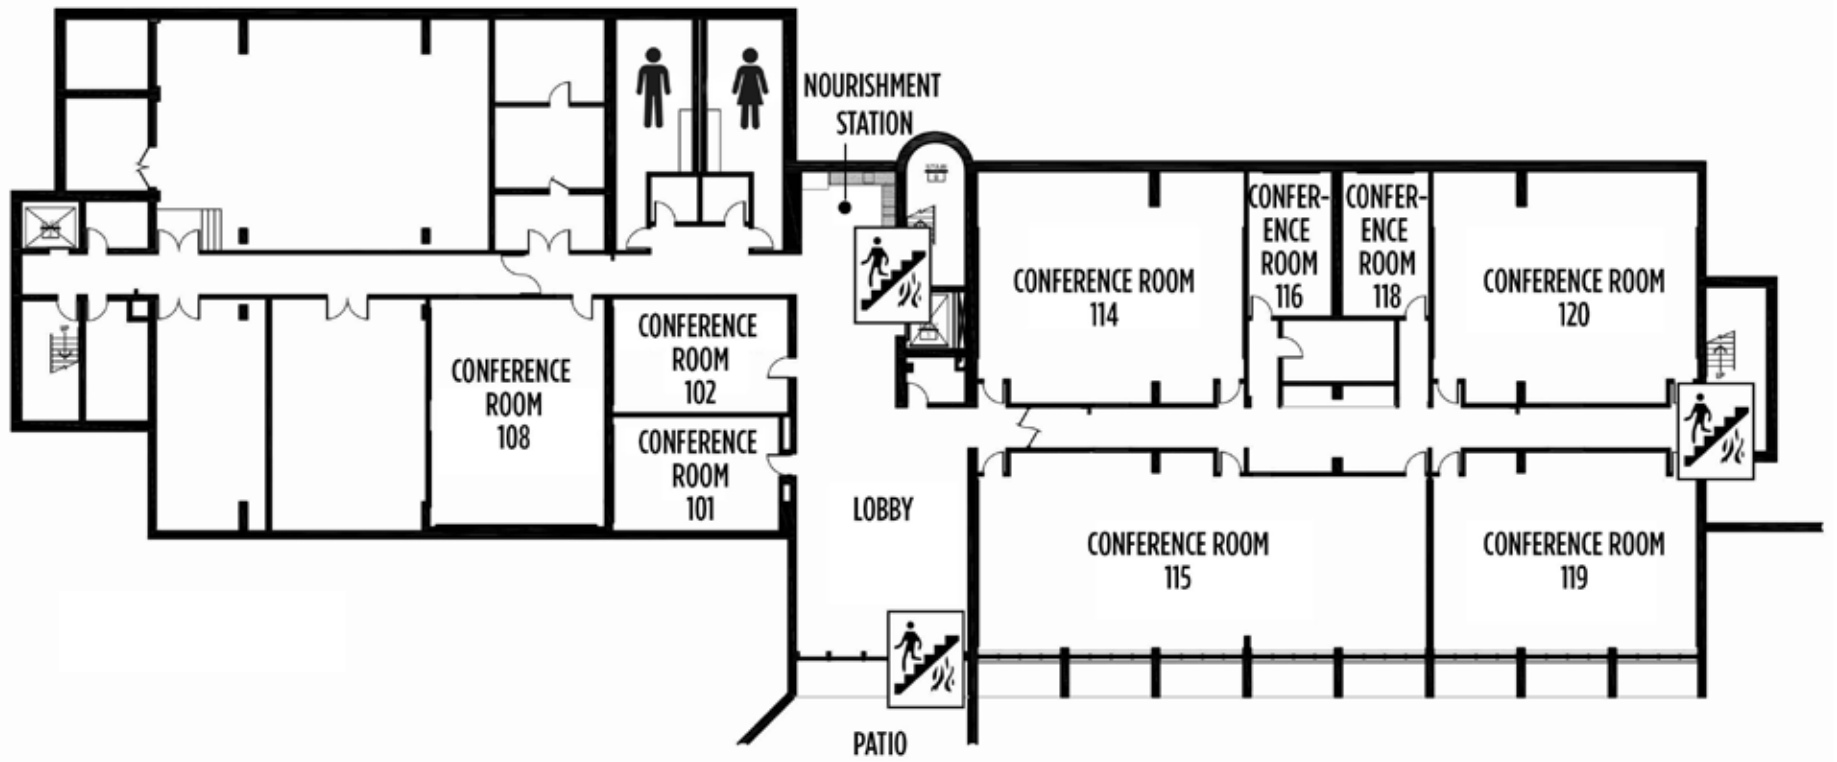

FIRST FLOOR